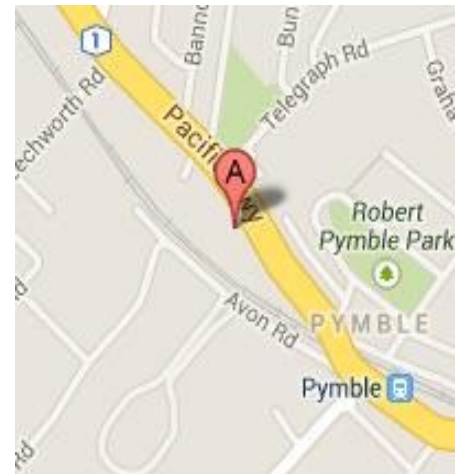

LOCATE US

PRIZES

Trophies will be given for:
1st Place, 2nd Place,
& 3rd Place

Other prizes for Age & Rating

✓ All participants receive a certificate of participation

Players are eligible for only one prize.

To enrol please pay online with your credit card or debit card at
www.sydneyacademyofchess.com.au/payment
enter the code **XGRBK6II5Y**
and fill in the electronic form, with your child's details.